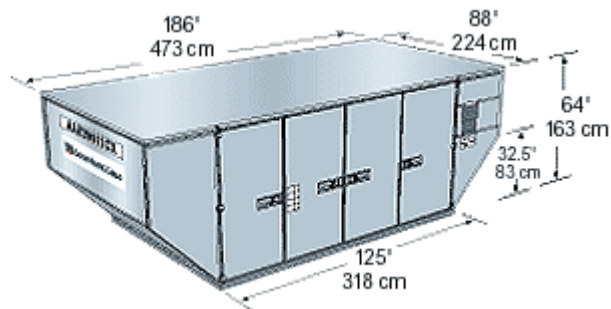

Instant Track