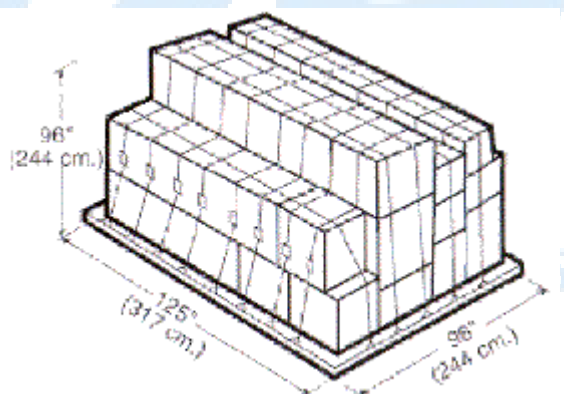

Maximum External Dimensions:

(L x W x H) Contoured

125" x 96" x 96"

317cm x 244cm x 244cm