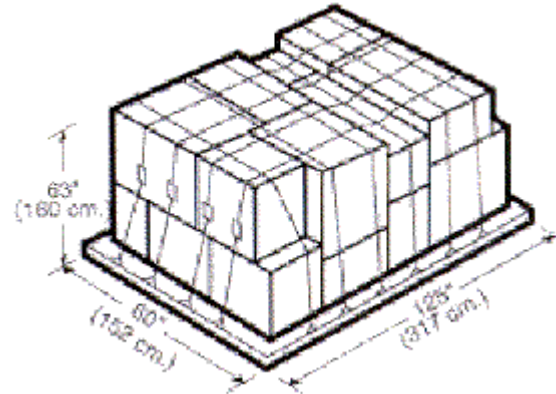

10,200 lb/4,627 kg

Maximum External Dimensions:

(L x W x H) Contoured

125" x 88" x 63"

317 cm x 223 cm x 160 cm

P9A Lower Deck Pallet

(Equivalent to IATA Type 6)

External Displacement:

242 cu ft/6.9 cu m

Maximum Gross Weight:

7,000 lb/3,175 kg

Maximum External Dimensions:

(L x W x H) Contoured

125" x 60" x 63"

317 cm x 152 cm x 160 cm

LD-11