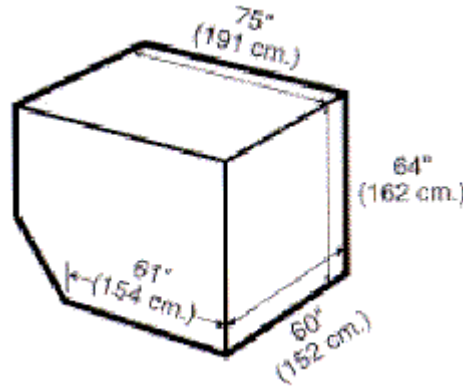

(L x W x H) Contoured

125" x 96" x 96"

317cm x 244cm x 244cm

LD-7

(Equivalent to IATA Type 5)

External Displacement:

379.9 cu ft/10 cu m

Maximum Gross Weight:

242 cu ft/6.9 cu m

Maximum Gross Weight:

7,000 lb/3,175 kg

Maximum External Dimensions:

(L x W x H) Contoured

125" x 60" x 63"

317 cm x 152 cm x 160 cm

LD-11

(L x W x H) Contoured

96" x 60" x 64"

228 cm x 152 cm x 162 cm

LD-4

(Equivalent to IATA Type 7A)

Internal Capacity:

174 cu ft/5 cu m

Maximum Gross Weight:

150 cu ft/4 cu m

Maximum Gross Weight:

3,500 lb/1,588 kg

Maximum External Dimensions:

(L x W x H) Contoured

61" x 60" x 64"

154 cm x 152 cm x 162 cm

LD-2