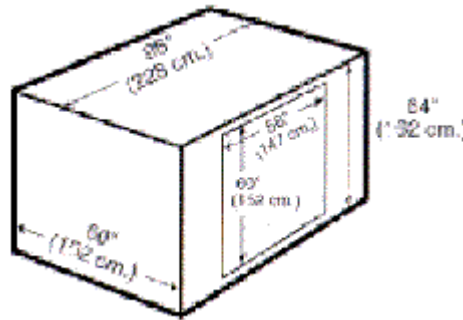

LD-4

(Equivalent to IATA Type 7A)

Internal Capacity:

174 cu ft/5 cu m

Maximum Gross Weight:

5,400 lb/2,450 kg

Maximum External Dimensions:

(L x W x H) Contoured

96" x 60" x 64"

228 cm x 152 cm x 162 cm

LD-3

(Equivalent to IATA Type 8)

Internal Capacity:

150 cu ft/4 cu m

Maximum Gross Weight:

3,500 lb/1,588 kg