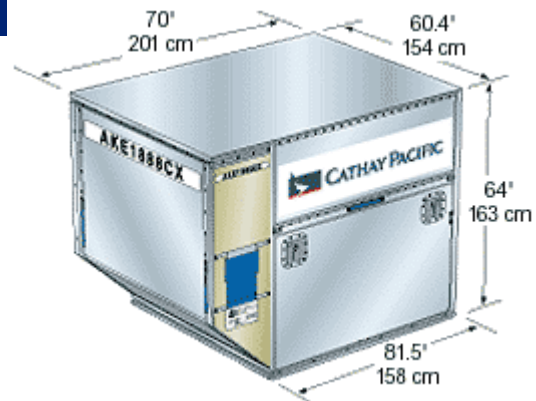

Instant Track