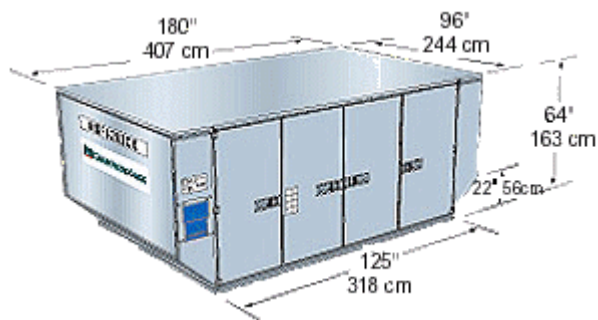

Instant Track

UNIT LOADING DEVICE

Type: AMU CONTAINER
ATA Code: LD39
Internal Volume: 557 cu. ft. 15.77 mc
Tare Weight: 290 kg
Weight Limitation Inc. ULD Tare Weight: 5,035 kg
Weight: 747, 747F
Loadable Aircraft Type: