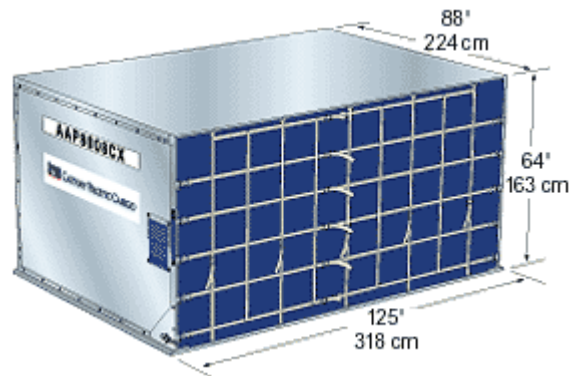

Instant Track

UNIT LOADING DEVICE

Container

Type: AAP CONTAINER
ATA Code: LD9
Internal Volume: 371 cu. ft. 10.51 mc
Tare Weight: 222 kg
Weight Limitation
Inc. ULD Tare 4,626 kg
Weight:
Loadable Aircraft 747, 747F, 777,
Type: Airbus

Instant Track

UNIT LOADING DEVICE

Container

Type: AKE CONTAINER
ATA Code: LD3
Internal Volume: 152 cu. ft. 4.3 mc
Tare Weight: 100 kg
Weight Limitation Inc. 1,588 kg
ULD Tare Weight:

Loadable Aircraft 747, 747F, 777, Airbus
Type: