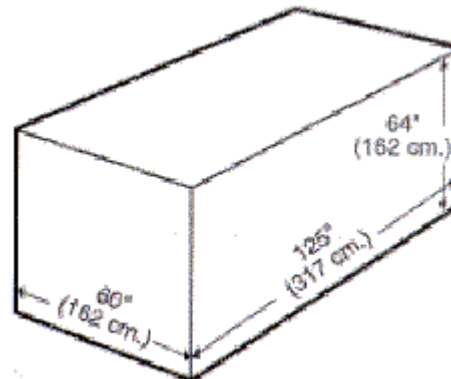

242 cu ft/6.9 cu m

Maximum Gross Weight:

7,000 lb/3,175 kg

Maximum External Dimensions:

(L x W x H) Contoured

125" x 60" x 63"

317 cm x 152 cm x 160 cm

LD-11

(Equivalent to IATA Type 6)

Internal Capacity:

242 cu ft/6.9 cu m

Maximum Gross Weight:

7,000 lbs/3,176 kg

Maximum External Dimensions:

(L x W x H) Contoured

125" x 60" x 64"

317 cm x 162 cm x 162 cm

LD-8

(Equivalent to IATA Type 6A)

Internal Capacity:

243 cu ft/6.9 cu m

Maximum Gross Weight:

5,400 lb/2,450 kg

Maximum External Dimensions:

(L x W x H) Contoured

96" x 60" x 64"

228 cm x 152 cm x 162 cm

LD-4

(Equivalent to IATA Type 7A)

Internal Capacity:

174 cu ft/5 cu m

Maximum Gross Weight: