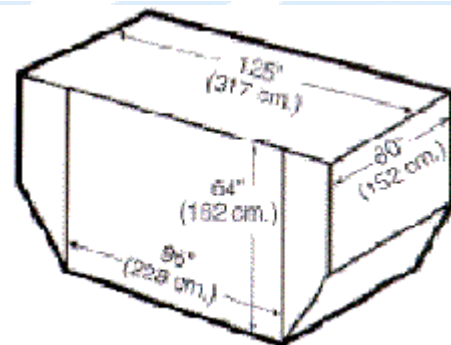

242 cu ft/6.9 cu m

Maximum Gross Weight:

7,000 lb/3,175 kg

Maximum External Dimensions:

(L x W x H) Contoured

125" x 60" x 63"

317 cm x 152 cm x 160 cm

LD-11

(Equivalent to IATA Type 6)

Internal Capacity:

242 cu ft/6.9 cu m

Maximum Gross Weight:

7,000 lbs/3,176 kg

Maximum External Dimensions:

(L x W x H) Contoured

125" x 60" x 64"

317 cm x 162 cm x 162 cm

LD-8

(Equivalent to IATA Type 6A)

Internal Capacity:

243 cu ft/6.9 cu m

Maximum Gross Weight:

5,400 lb/2,450 kg

Maximum External Dimensions:

(L x W x H) Contoured

96" x 60" x 64"

228 cm x 152 cm x 162 cm

LD-4

(Equivalent to IATA Type 7A)

Internal Capacity:

174 cu ft/5 cu m

Maximum Gross Weight: