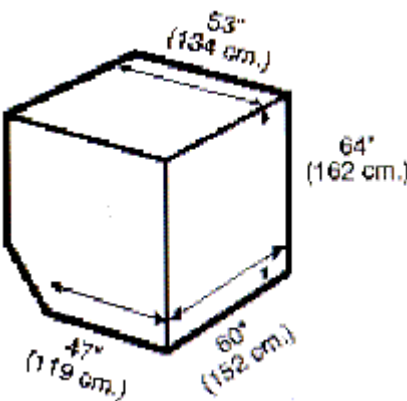

242 cu ft/6.9 cu m

Maximum Gross Weight:

7,000 lb/3,175 kg

Maximum External Dimensions:

(L x W x H) Contoured

125" x 60" x 63"

317 cm x 152 cm x 160 cm

LD-11

150 cu ft/4 cu m

Maximum Gross Weight:

3,500 lb/1,588 kg

Maximum External Dimensions:

(L x W x H) Contoured

61" x 60" x 64"

154 cm x 152 cm x 162 cm

LD-2

(Equivalent to IATA Type 8D)

Internal Capacity:

120 cu ft/3 cu m

Maximum Gross Weight:

2,700 lb/1,225 kg

Maximum External Dimensions:

(L x W x H) Contoured

47" x 60" x 64"

119 cm x 152 cm x 162 cm

LOGISTICS SOLUTIONS

Big enough to handle, small enough to care
YOUR BEST PARTNER IN SPAIN

E2E LOGISTICS SOLUTIONS SL

C/Rambla de Catalunya, 5 Pral. 3ª 08007 (Barcelona) Spain

Tel: 34 931596600 Fax: 34 931596888 Website: www.e2elogistics.es