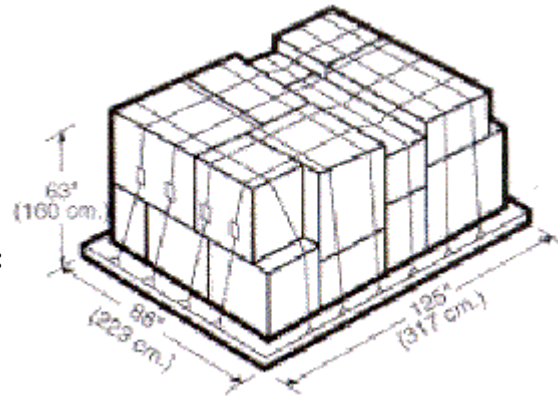

(L x W x H) Contoured

125" x 96" x 96"

317cm x 244cm x 244cm

LD-7

(Equivalent to IATA Type 5)

External Displacement:

379.9 cu ft/10 cu m

Maximum Gross Weight:

10,200 lb/4,627 kg

Maximum External Dimensions:

(L x W x H) Contoured

125" x 88" x 63"

317 cm x 223 cm x 160 cm

P9A Lower Deck Pallet

(Equivalent to IATA Type 6)

External Displacement: