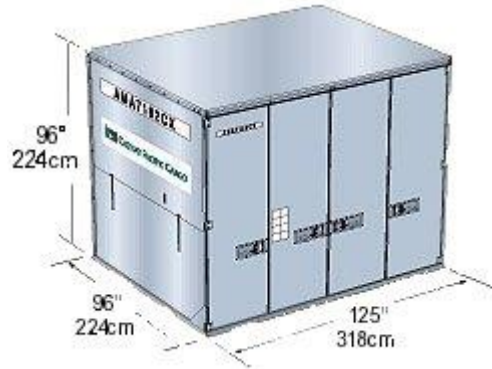

UNIT LOADING DEVICE

Type: AMA CONTAINER
 ATA Code: M1
 Internal Volume: 621 cu. ft. 17.58 mc
 Tare Weight: 360 kg
 Weight Limitation Inc. ULD Tare Weight: 6,804 kg
 Loadable Aircraft Type: 747F

Instant Track

UNIT LOADING DEVICE

Type: AMF CONTAINER
 Internal Volume: 516 cu. ft. 14.6 mc
 Tare Weight: 330 kg
 Weight Limitation Inc. ULD Tare Weight: 5,035 kg
 Weight: 747, 747F, 777,
 Loadable Aircraft Type: Airbus

(L x W x H) Contoured

96" x 60" x 64"

228 cm x 152 cm x 162 cm

LD-4

(Equivalent to IATA Type 7A)

Internal Capacity:

174 cu ft/5 cu m

Maximum Gross Weight:

150 cu ft/4 cu m

Maximum Gross Weight:

3,500 lb/1,588 kg

Maximum External Dimensions:

(L x W x H) Contoured

61" x 60" x 64"

154 cm x 152 cm x 162 cm

LD-2