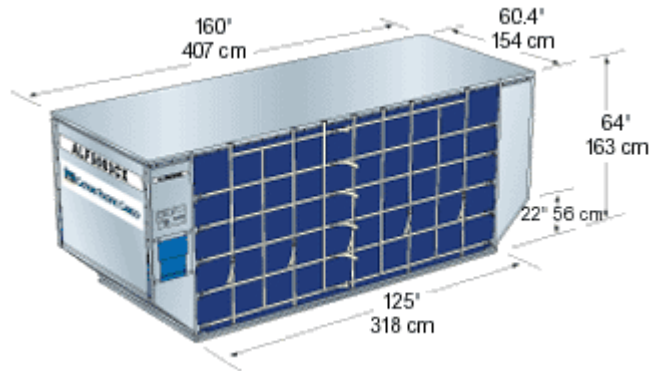

Containers type AIR

Weight
Limitation Inc. 3,175 kg
ULD Tare
Weight:

Loadable Aircraft 747, 747F, 777,
Type: Airbus